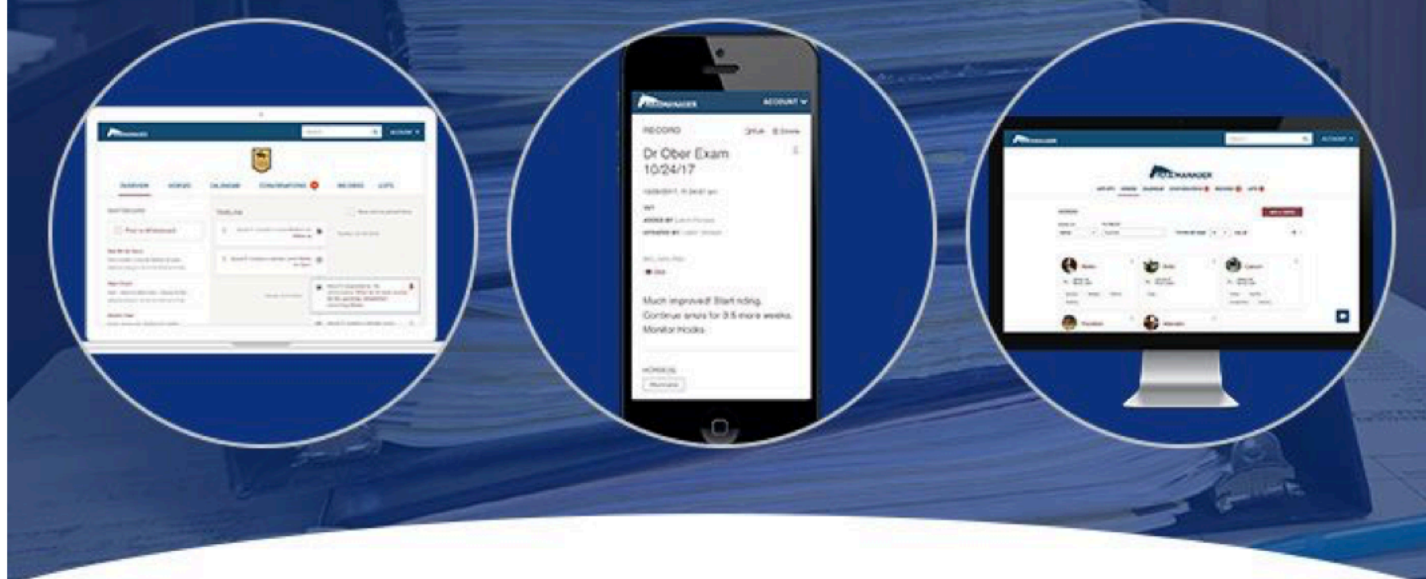

Ditch the Binders! Receive 15% Off an Active or New BarnManager Subscription

[MORE INFO >](#)

Are you a US Equestrian member? If so, you're in luck! As the Official Barn Management Software of US Equestrian, BarnManager is excited to offer a 15 percent discount to all active members!

Simply sign up at www.BarnManager.com using your active US Equestrian member ID, or enter your member ID in your payment settings for existing accounts to receive your discount. And don't forget to download the mobile app for [iOS](#) and [Android](#)!

On The Blog: Laminitis Signs

Each month on the [BarnManager blog](#), Liv Gude, a former international dressage groom and the founder of [ProEquineGrooms.com](#), shares insight and advice relevant to all those involved in the care and management of horses. Most recently, Liz talked laminitis and what signs you should be aware of. [Read more here!](#)