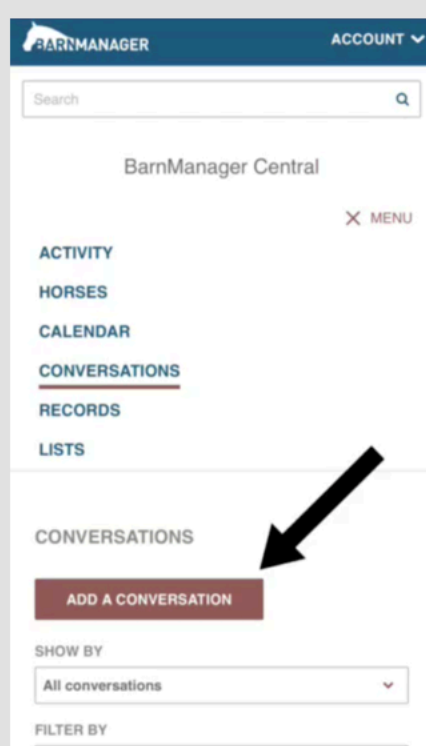

Ditch the Binders! Receive 15% Off an Active or New BarnManager Subscription

[MORE INFO >](#)

Are you a US Equestrian member? If so, you're in luck! As the Official Barn Management Software of US Equestrian, BarnManager is excited to offer a 15 percent discount to all active members!

Simply sign up at www.BarnManager.com using your active US Equestrian member ID, or enter your member ID in your payment settings for existing accounts to receive your discount. And don't forget to download the mobile app for [iOS](#) and [Android](#)!

On The Blog: Laminitis Signs

Each month on the [BarnManager blog](#), Liv Gude, a former international dressage groom and the founder of [ProEquineGrooms.com](#), shares insight and advice relevant to all those involved in the care and management of horses. Most recently, Liz talked laminitis and what signs you should be aware of. [Read more here!](#)